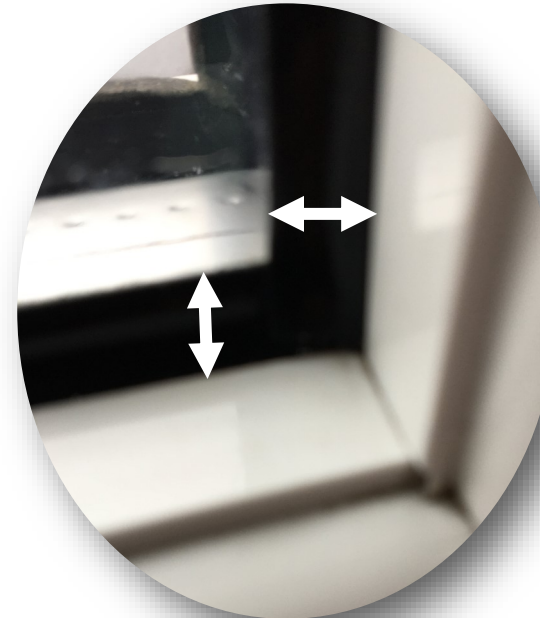

TruFit™ Measure Guide

To Measure for a TruFit™ Blind, follow the below steps:

- 1 Measure bead width & bead depth
- 2 Check grid for deductions/additions
- 3 Measure exposed glass size
- 4 Order blind as BLIND SIZE

Window beading -
Measure the width & depth of beading

No window beading -
Measure exposed glass size

1

TruFit™ Measure Guide

2

		Bead Width			
		0mm	1mm - 4mm	5mm	6mm +
Bead Depth	0mm	Measure exposed glass	W = - 3mm H = - 3mm	Measure exposed glass	W = - 1mm H = - 1mm
	1mm - 4mm	Measure exposed glass	Measure exposed glass	Measure exposed glass	W = + 7mm H = + 7mm
	5mm	Measure exposed glass	W = + 4mm H = + 3mm	Measure exposed glass	Measure exposed glass
	6mm +	Measure exposed glass	Measure exposed glass	Measure exposed glass	Measure exposed glass

Luxaflex acc		Invoice details						Delivery details (if different)			
Order no		Name					Name				
Contact name		Address					Address				
Contact tel											
Date of order											
No of pages											
Date required		Post code					Post code				
PLEASE DOWNLOAD MEASURE INSTRUCTIONS FROM THE DEALER PORTAL OR REQUEST FROM SALES OFFICE BEFORE MEASURING											
25mm Duette® or 20mm Plisse	Model Option Top Down - Bottom Up or Day Night Option	Qty.	Width	Drop	Unit of size (mm, cm, etc)	Fabric colour no	Hardware colour Coordinated unless specified otherwise	Size type blind size only accepted	Control type hand(2)	Additional information (if any)	
								Blind Size	Hand		
								Blind Size	Hand		
								Blind Size	Hand		
								Blind Size	Hand		
								Blind Size	Hand		
								Blind Size	Hand		
								Blind Size	Hand		
								Blind Size	Hand		
								Blind Size	Hand		
								Blind Size	Hand		
								Blind Size	Hand		
Notes											
	TruFit™ is only available for 25mm Duette® Shades and 20mm Plisse Fabrics.					Minimum Width = 250mm. Maximum Width = 1280mm. Minimum Drop = 22mm. Maximum Drop = 2300* mm. 1700mm for Architella® fabrics.					