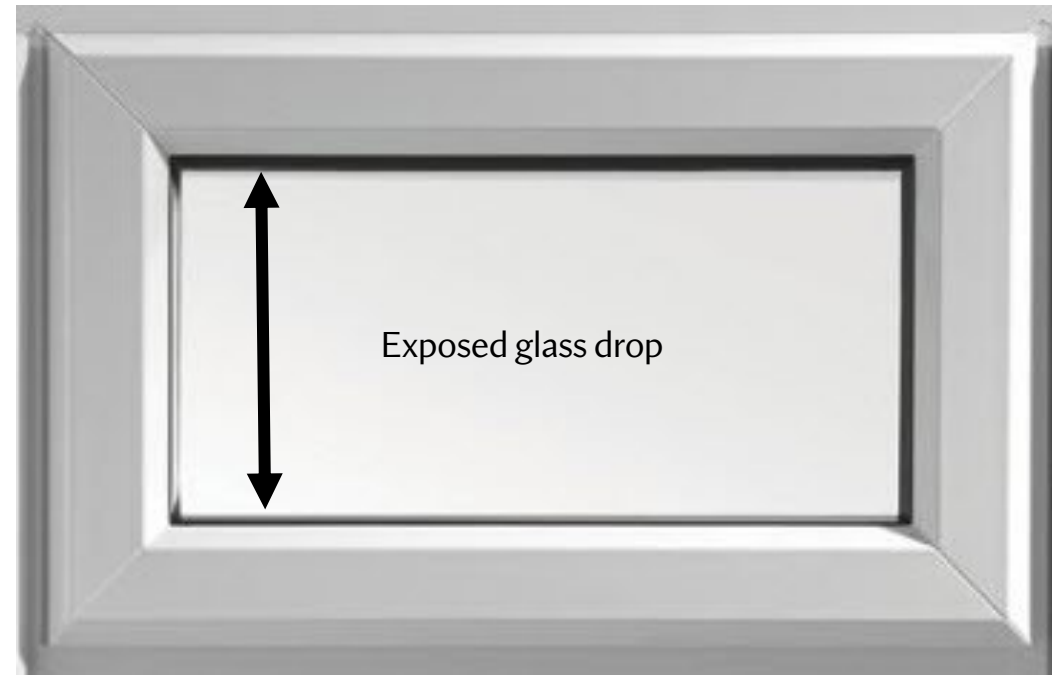

TruFit™ Measure Guide

3 Measuring exposed glass