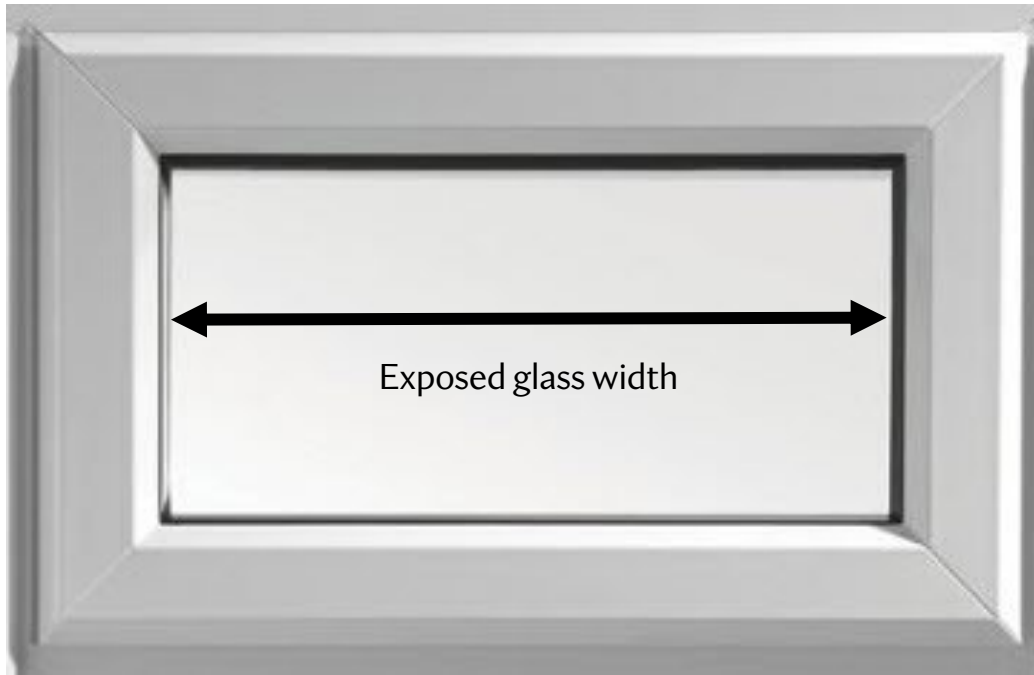

TruFit™ Measure Guide

3 Measuring exposed glass