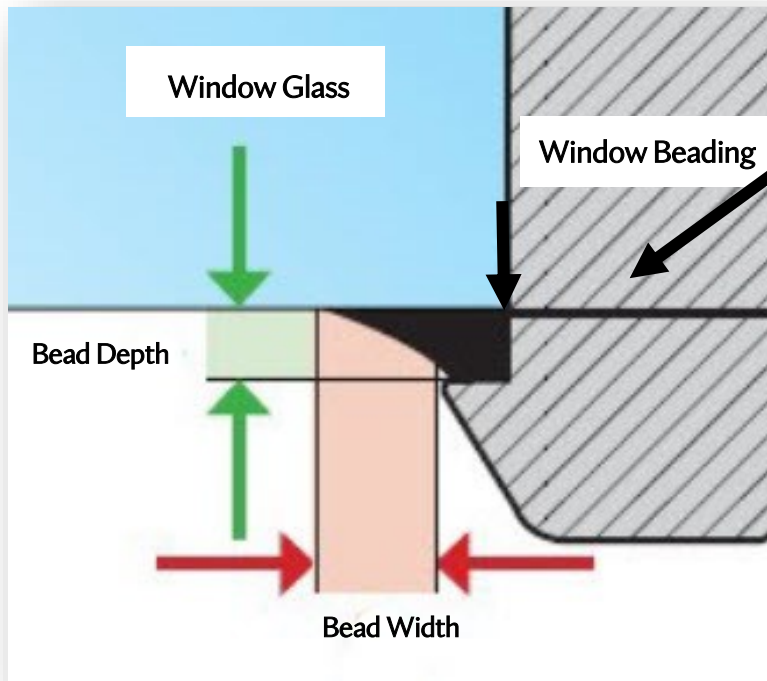

TruFit™ Measure Guide

To Measure for a TruFit™ Blind, follow the below steps:

- 1 Measure bead width & bead depth
- 2 Check grid for deductions/additions
- 3 Measure exposed glass size
- 4 Order blind as BLIND SIZE

Window beading -
Measure the width & depth of beading

No window beading -
Measure exposed glass size

1

TruFit™ Measure Guide

2

		Bead Width			
		0mm	1mm - 4mm	5mm	6mm +
Bead Depth	0mm	Measure exposed glass	W = - 3mm H = - 3mm	Measure exposed glass	W = - 1mm H = - 1mm
	1mm - 4mm	Measure exposed glass	Measure exposed glass	Measure exposed glass	W = + 7mm H = + 7mm
	5mm	Measure exposed glass	W = + 4mm H = + 3mm	Measure exposed glass	Measure exposed glass
	6mm +	Measure exposed glass	Measure exposed glass	Measure exposed glass	Measure exposed glass

Luxaflex acc		Invoice details						Delivery details (if different)			
Order no		Name					Name				
Contact name		Address					Address				
Contact tel											
Date of order											
No of pages											
Date required		Post code					Post code				
PLEASE DOWNLOAD MEASURE INSTRUCTIONS FROM THE DEALER PORTAL OR REQUEST FROM SALES OFFICE BEFORE MEASURING											
25mm Duette® or 20mm Plisse	Model Option Top Down - Bottom Up or Day Night Option	Qty.	Width	Drop	Unit of size (mm, cm, etc)	Fabric colour no	Hardware colour Coordinated unless specified otherwise	Size type blind size only accepted	Control type hand(2)	Additional information (if any)	
								Blind Size	Hand		
								Blind Size	Hand		
								Blind Size	Hand		
								Blind Size	Hand		
								Blind Size	Hand		
								Blind Size	Hand		
								Blind Size	Hand		
								Blind Size	Hand		
								Blind Size	Hand		
								Blind Size	Hand		
								Blind Size	Hand		
Notes											
	TruFit™ is only available for 25mm Duette® Shades and 20mm Plisse Fabrics.					Minimum Width = 250mm. Maximum Width = 1280mm. Minimum Drop = 22mm. Maximum Drop = 2300* mm. 1700mm for Architella® fabrics.					