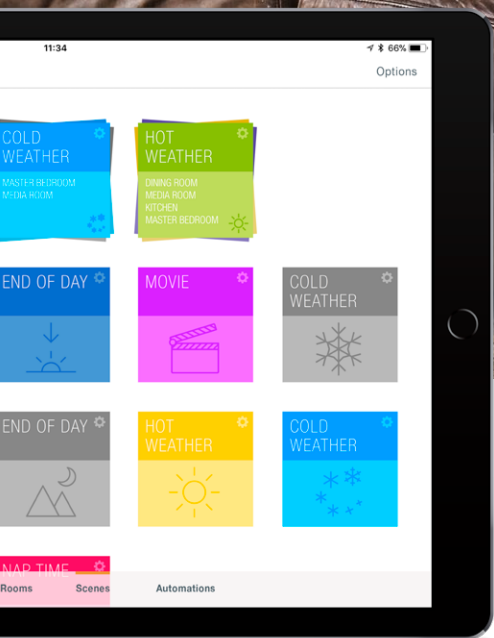

POWERSVIEW® MOTORISATION

Our award winning smart home system operates with Apple Home Kit, Amazon Alexa, Google Home, Nest and many more, or as a standalone app or controller. You can use it to help wake you up, improve security or change the mood – automatically. With an intuitive digital interface and controllable from your smart device, your Luxaflex® Roller Blinds can now be part of your intelligent home.