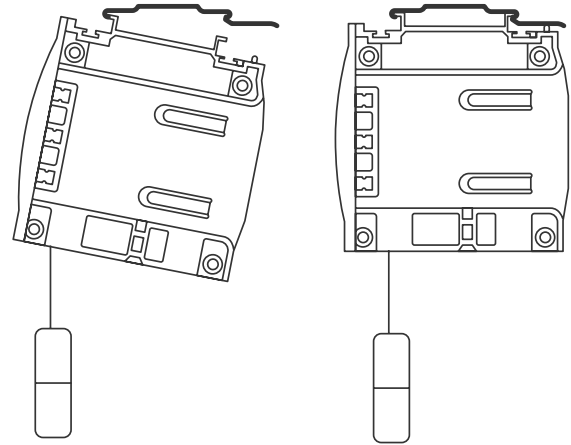

BlocOut™ XL

Recess Fit

Instructions / Anleitung / Istruzioni / Pokyny / Instruktionser / Instructies

Recess Fix

Top Fix

5

6 Left hand side

7 Right hand side

Attaching Pelmet (optional extra)

View installation video